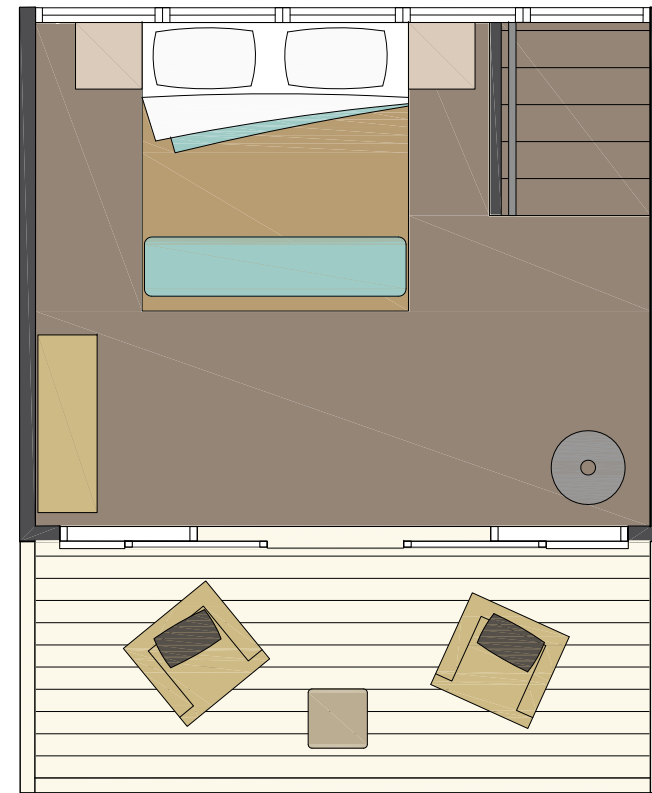

GROUND FLOOR PLAN

FIRST FLOOR PLAN

LAGOON LOFT
TOTAL AREA: 65 SQM