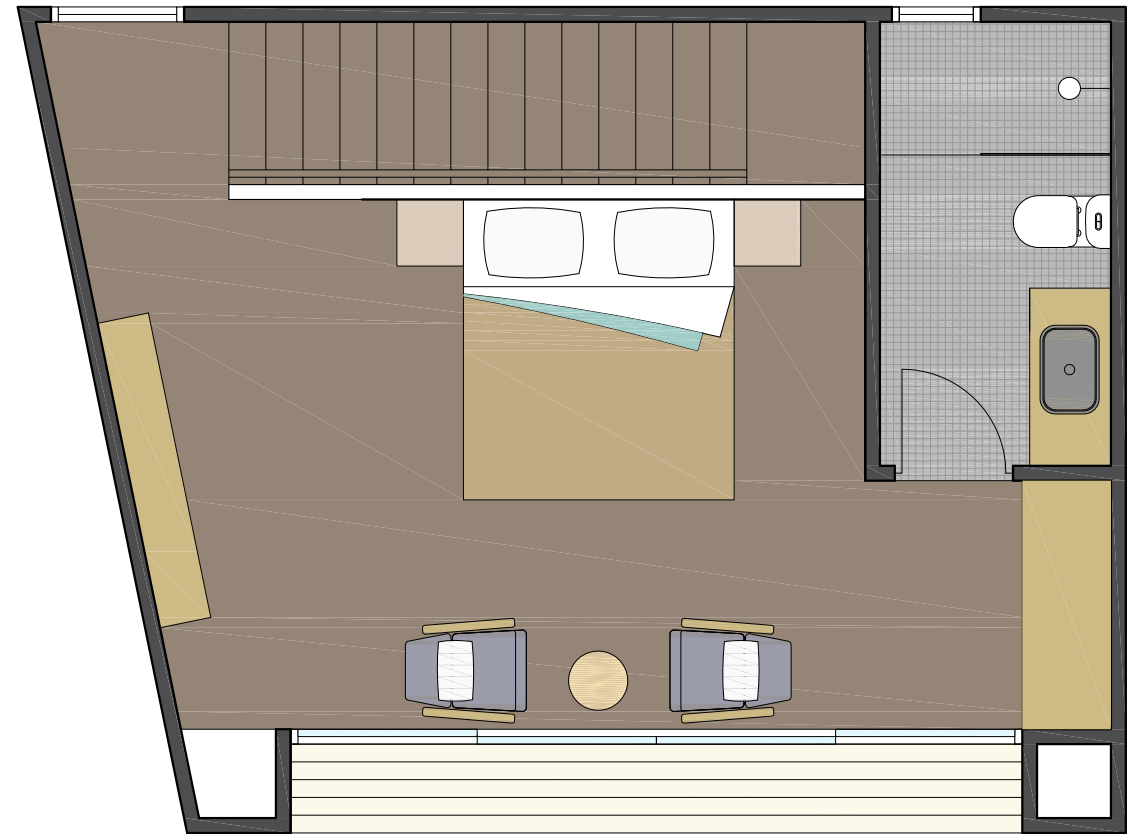

GROUND FLOOR PLAN

FIRST FLOOR PLAN

CATALINA SUITE
TOTAL AREA: 100 SQM